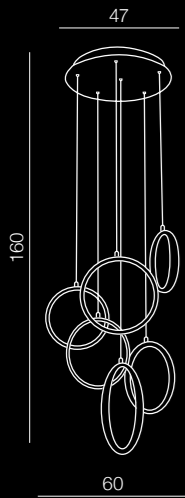

Olimp

28

diameters of Circles:
 - 3 x Ø 21cm
 - 2 x Ø 25cm
 - 1 x Ø 36cm

LED

Olimp

AZ2450

LED 80W 6720lm 3000K
aluminium/crystal

Globus

29

LED

Globus

AZ1630

LED 55W 3300lm 3000K
aluminium/ crystal