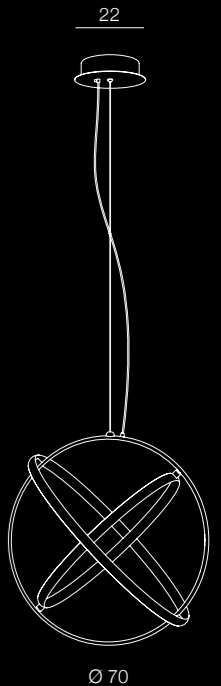

Olimp

28

diameters of Circles:
 - 3 x Ø 21cm
 - 2 x Ø 25cm
 - 1 x Ø 36cm

LED

Olimp

AZ2450

LED 80W 6720lm 3000K
aluminium/crystal

Globus

29

LED

Globus

AZ1630

LED 55W 3300lm 3000K
aluminium/ crystal