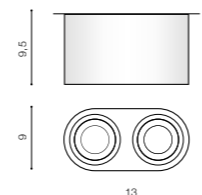

COLOUR / NEW INDEX NO.

- BLACK (BK) **AZ2821**
- WHITE (WH) **AZ2820**

WH *