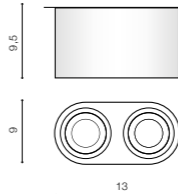

product code – look AZ	connect GU10 1x Max 50W
metal / aluminium	
IP44	installation place
group energy label	

COLOUR / NEW INDEX NO.

- CHROME (CH) **AZ2691**
- WHITE (WH) **AZ2690**

CH *

BRANT 2 IP44

bulb not included

product code – look AZ	connect GU10 2x Max 50W
metal / aluminium	
IP44	installation place
group energy label	

COLOUR / NEW INDEX NO.

- CHROME (CH) **AZ2817**
- WHITE (WH) **AZ2816**

CH *

WH *

CH *

WH *